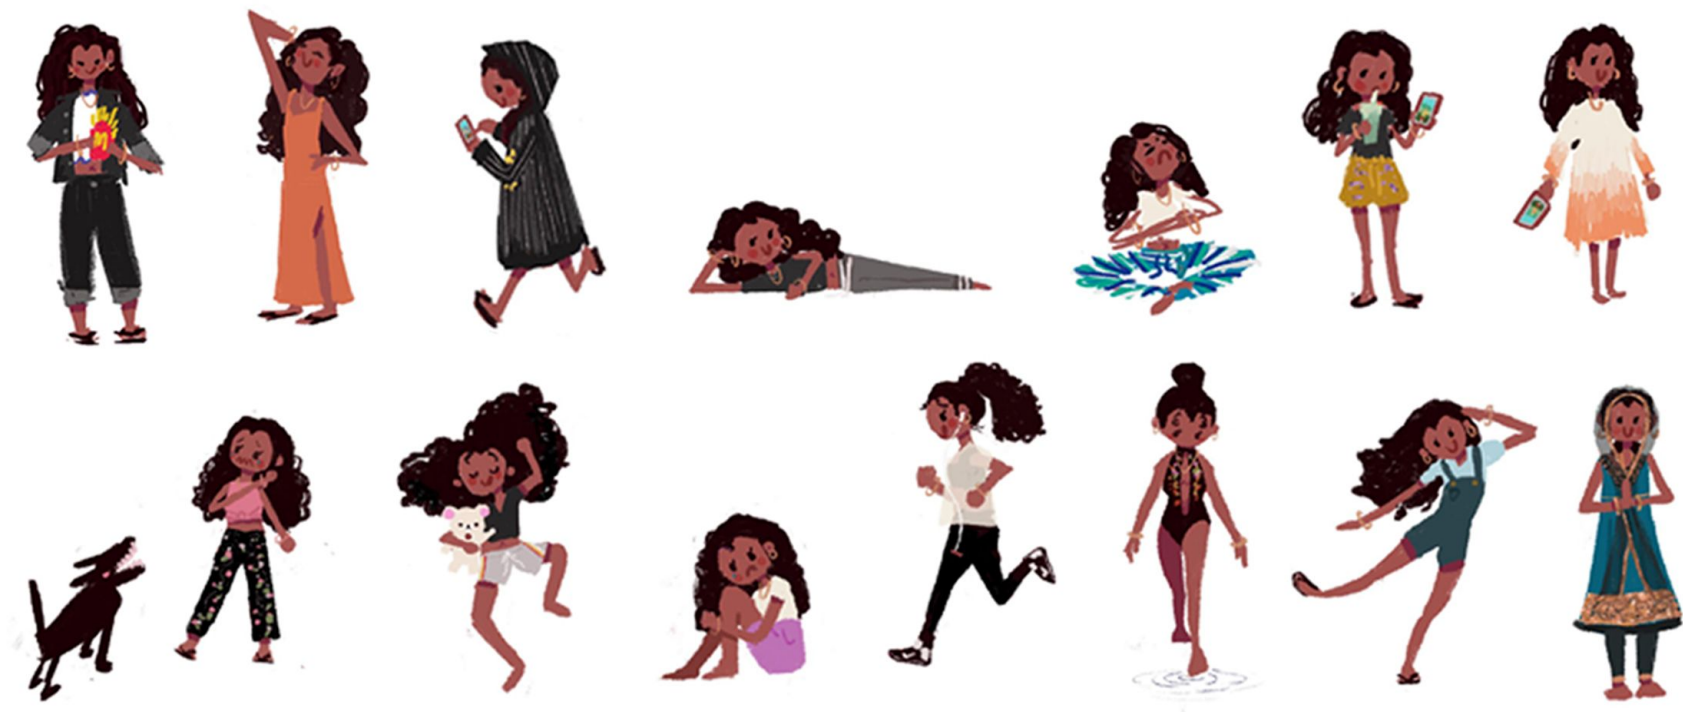

# Flap Shot Development

Concept

Final Frame

Flap Color Design

## Paintings from Life

Life Drawing

ADIÓS  
CINNAMON  
TOAST.

thanks for looking!